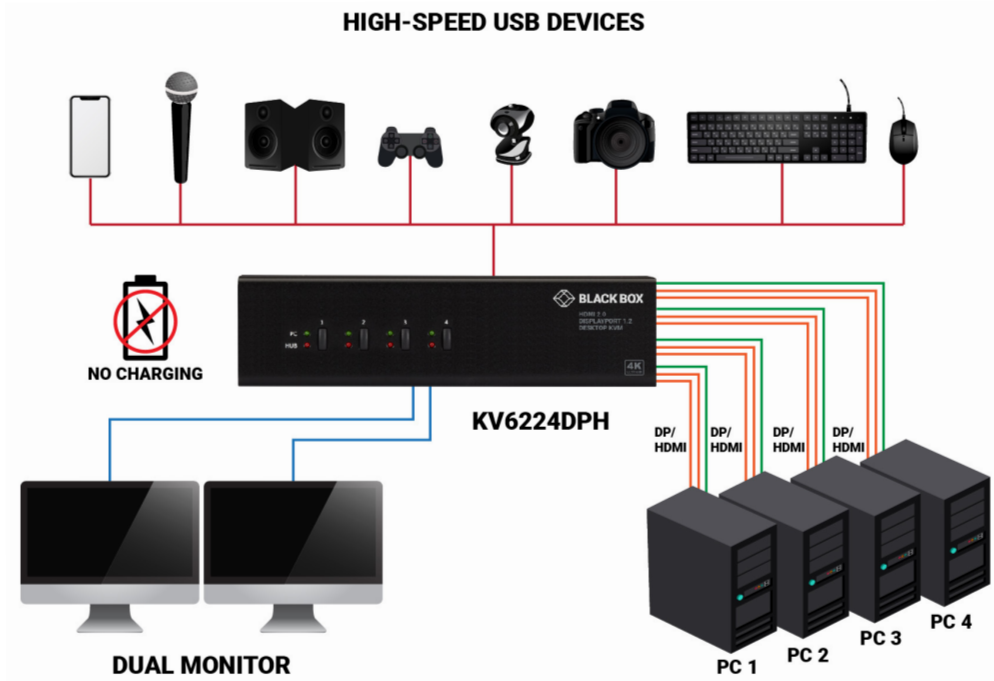

APPLICATION DIAGRAM

DUAL-MONITOR HDMI/DP USB 3.1 KVM SWITCH (KV6224DPH) DATA SHEET