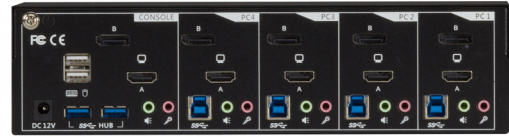

PHOTOS/WHAT'S INCLUDED

DUAL-MONITOR HDMI/DP USB 3.1 KVM SWITCH (KV6224DPH) DATA SHEET

FRONT VIEW

KV6224DPH

BACK VIEW

KV6224DPH

WHAT'S INCLUDED WITH THE KV6224DPH

- (1) SWITCH
- (1) 12V POWER SUPPLY WITH US, UK, EU, AND AU ADAPTERS

SPECIFICATIONS

DUAL-MONITOR HDMI/DP USB 3.1 KVM SWITCH (KV6224DPH) DATA SHEET

SPECIFICATIONS FOR DUAL-MONITOR HDMI/DP USB 3.1 KVM SWITCH (KV6224DPH)	
SPECIFICATION	KV6224DPH
NUMBER OF PORTS	(4)
NUMBER OF CONSOLES	(2)
PC KEYBOARD/MOUSE CONNECTORS	(4) USB Type B female
PC VIDEO CONNECTORS	(4) HDMI 2.0 female, (4) DisplayPort 1.2 female
PC AUDIO/MIC	(8) 3.5-mm audio/mic Jack female
CONSOLE KEYBOARD CONNECTOR	(1) USB Type A female
CONSOLE MOUSE CONNECTOR	(1) USB Type A female
CONSOLE MONITOR CONNECTOR	(1) HDMI 2.0 female, (1) DisplayPort 1.2 female
USB HUB PORTS	(2) USB 3.1 Type A female (5 Gbps data transfer rates)
PC SELECTION	Pushbuttons/Hotkeys
BEEPER	Yes
PC PORT LEDS	4 (Green)
HUB PORT LEDS	4 (Red)
DIGITAL DISPLAY RESOLUTION	3840 x 2180 @ 60 Hz
KEYBOARD AND MOUSE EMULATION	Yes (TTU)
AUTOSCAN DELAY TIME	10 to 60 sec.
POWER ADAPTER	12 VDC, 3A
WEIGHT	2.6 lb. (1.2 kg)
DIMENSIONS	2.6" H x 3.9" W x 9.9" D (6.6 x 10.0 x 25.3 cm)
SAFETY/EMISSIONS	FCC, CE